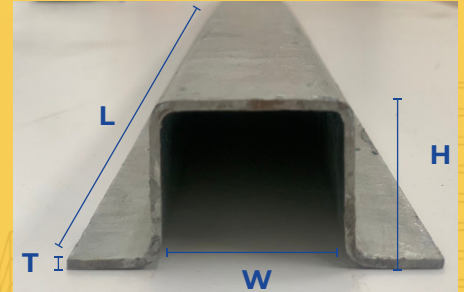

CONDUIT COVERS

2.00mm GALVANISED STEEL ACCESSORIES

Code	Name	Specifications (LxWxHxT)
CCV25	"Conduit Cover 25 Suits 25 Conduit"	1200mmx29mmx27mmx2mm Conduit Cover
CCV32	"Conduit Cover 32 Suits 32 Conduit"	1200mmx36mmx34mmx2mm Conduit Cover
CCV38	"Conduit Cover 38 Suits 38 Conduit"	1200mmx42mmx40mmx2mm Conduit Cover
CCV50	"Conduit Cover 50 Suits 50 Conduit"	1200mmx54mmx52mmx2mm Conduit Cover
CCV75	"Conduit Cover 75 Suits 75 Conduit"	1200mmx79mmx77mmx2mm Conduit Cover
CCV100	"Conduit Cover 100 Suits 100 Conduit"	1200mmx104mmx102mmx2mm Conduit Cover
CCV125	"Conduit Cover 125 Suits 125 Conduit"	1200mmx129mmx127mmx2mm Conduit Cover
CCV150	"Conduit Cover 150 Suits 150 Conduit"	1200mmx154mmx152mmx2mm Conduit Cover

Pre-drilled holes for installation
Suitable for horizontal or vertical installation