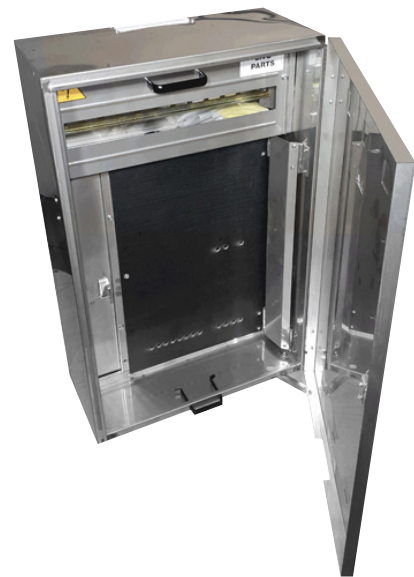

Technical Specifications

Specifications	Width	Height	Depth
Enclosure Size	500	800	250
Meter Panel	350	550	6
Neutral Grid	11 x ø5mm (Suit up to 10mm) 9 x ø8mm (Suits up to 25mm)		
Earth Grid	10 x ø5mm (Suit up to 10mm) 1 x ø8mm (Suits up to 25mm)		

SA TYPE 2 / 316 STAINLESS STEEL REBATED

Product	Order Code	Meter Isolator	DIN	MCB Rating
SA Type 2 (Stainless)	MES221R SS	Not Supplied	21 Pole	No MCB Supplied
SA Type 2 Single Phase MI (Stainless)	MES221R-MI SS	Yes	21 Pole	1P 63A 6kA
SA Type 2 Three Phase MI (Stainless)	MES221R-MI3P SS	Yes	21 Pole	3P 63A 6kA

SA TYPE 2/ 316 STAINLESS STEEL STRAIGHT SIDED

Product	Order Code	Meter Isolator	DIN	MCB Rating
SA Type 2 (Stainless)	MES221NR SS	Not Supplied	21 Pole	No MCB Supplied
SA Type 2 Single Phase MI (Stainless)	MES221NR-MI SS	Yes	21 Pole	1P 63A 6kA
SA Type 2 Three Phase MI (Stainless)	MES221NR-MI3P SS	Yes	21 Pole	3P 63A 6kA

Available Accessories

Accessory	Order Code	
SA Type 1 - Rain Hood (Suits SA Type 2)	RHS1 SS	▶ Rain Hood - Powder Coated Steel (Non Rebated Only)
SA Type 1 - 1000mm Plinth (Suits SA Type 2)	PLS1 - 100SS	▶ Plinth - 3mm 316 Stainless Steel 1m High (Non Rebated Only)
STD Panel - Blank	MPS2-B	▶ Meter Panel - 350mm x 500mm Blank Meter Panel with Hinges