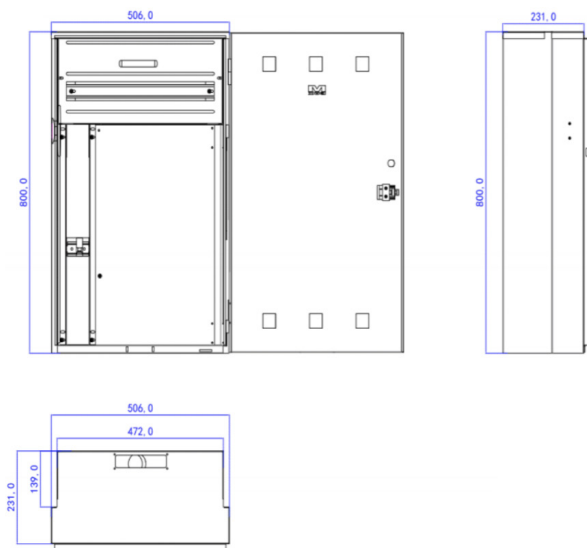

Technical Specifications

Specifications	Width	Height	Depth
Enclosure Size	500	800	250
Meter Panel	350	550	6
Neutral Grid	11 x ø5mm (Suit up to 10mm) 9 x ø8mm (Suits up to 25mm)		
Earth Grid	10 x ø5mm (Suit up to 10mm) 1 x ø8mm (Suits up to 25mm)		

SA TYPE 2 / 316 STAINLESS STEEL REBATED

Product	Order Code	Meter Isolator	DIN	MCB Rating
SA Type 2 (Stainless)	MES221R SS	Not Supplied	21 Pole	No MCB Supplied
SA Type 2 Single Phase MI (Stainless)	MES221R-MI SS	Yes	21 Pole	1P 63A 6kA
SA Type 2 Three Phase MI (Stainless)	MES221R-MI3P SS	Yes	21 Pole	3P 63A 6kA

SA TYPE 2/ 316 STAINLESS STEEL STRAIGHT SIDED

Product	Order Code	Meter Isolator	DIN	MCB Rating
SA Type 2 (Stainless)	MES221NR SS	Not Supplied	21 Pole	No MCB Supplied
SA Type 2 Single Phase MI (Stainless)	MES221NR-MI SS	Yes	21 Pole	1P 63A 6kA
SA Type 2 Three Phase MI (Stainless)	MES221NR-MI3P SS	Yes	21 Pole	3P 63A 6kA

Available Accessories

Accessory	Order Code	
SA Type 1 - Rain Hood (Suits SA Type 2)	RHS1 SS	▶ Rain Hood - Powder Coated Steel (Non Rebated Only)
SA Type 1 - 1000mm Plinth (Suits SA Type 2)	PLS1 - 100SS	▶ Plinth - 3mm 316 Stainless Steel 1m High (Non Rebated Only)
STD Panel - Blank	MPS2-B	▶ Meter Panel - 350mm x 500mm Blank Meter Panel with Hinges