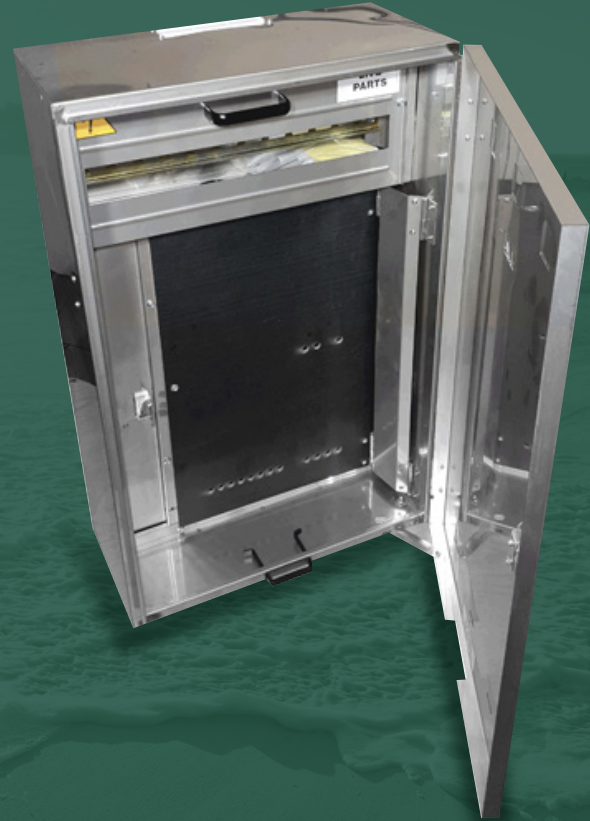

MES221R-MI SS

Stainless Steel Meter Enclosure
SA Type 2

IP23

Enclosure Range

Meter Isolator

Neutral link

Earth & Neutral

KEY FEATURES

- ▶ SA Power Network Approved
- ▶ IP23 Protection Rating
- ▶ Stainless Steel Construction (Grade 316)
- ▶ Pre-drilled Type X Meter Panel (H550mm x W350mm)
- ▶ Full 21 Module DIN Capacity Switchboard
- ▶ Quality Hinged Door (Removable)
- ▶ Generous Wiring Room & Cable Access Top / Bottom
- ▶ 3 Additional Neutral Connections Provided For RCD
- ▶ Parts Bag Included
- ▶ Provision for One or Two Meters
- ▶ Provision for Lockable door
- ▶ 63A Meter Isolator
- ▶ Optional XL wide
- ▶ Available In Non-Rebated & Straight Sided Options
- ▶ Optional Plinth & Rain Hood For Free Standing Application (Straight Sided Only)

Technical Specifications

Specifications	Width	Height	Depth
Enclosure Size	500	800	250
Meter Panel	350	550	6
Neutral Grid	11 x ø5mm (Suit up to 10mm) 9 x ø8mm (Suits up to 25mm)		
Earth Grid	10 x ø5mm (Suit up to 10mm) 1 x ø8mm (Suits up to 25mm)		