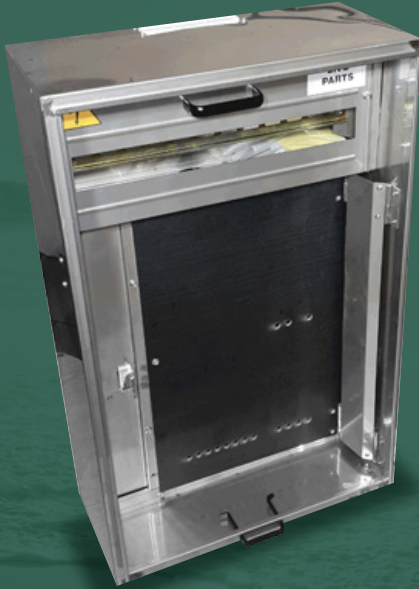

MES221R-MI SS

Stainless Steel Meter Enclosure
SA Type 2

IP23

Enclosure Range

Meter Isolator

Neutral link

Earth & Neutral

KEY FEATURES

- ▶ SA Power Network Approved
- ▶ IP23 Protection Rating
- ▶ Stainless Steel Construction (Grade 316)
- ▶ Pre-drilled Type X Meter Panel (H550mm x W350mm)
- ▶ Full 21 Module DIN Capacity Switchboard
- ▶ Quality Hinged Door (Removable)
- ▶ Generous Wiring Room & Cable Access Top / Bottom
- ▶ 3 Additional Neutral Connections Provided For RCD
- ▶ Parts Bag Included
- ▶ Provision for One or Two Meters
- ▶ Provision for Lockable door
- ▶ 63A Meter Isolator
- ▶ Optional XL wide
- ▶ Available In Non-Rebated & Straight Sided Options
- ▶ Optional Plinth & Rain Hood For Free Standing Application (Straight Sided Only)

Technical Specifications

Specifications	Width	Height	Depth
Enclosure Size	500	800	250
Meter Panel	350	550	6
Neutral Grid	11 x ø5mm (Suit up to 10mm) 9 x ø8mm (Suits up to 25mm)		
Earth Grid	10 x ø5mm (Suit up to 10mm) 1 x ø8mm (Suits up to 25mm)		