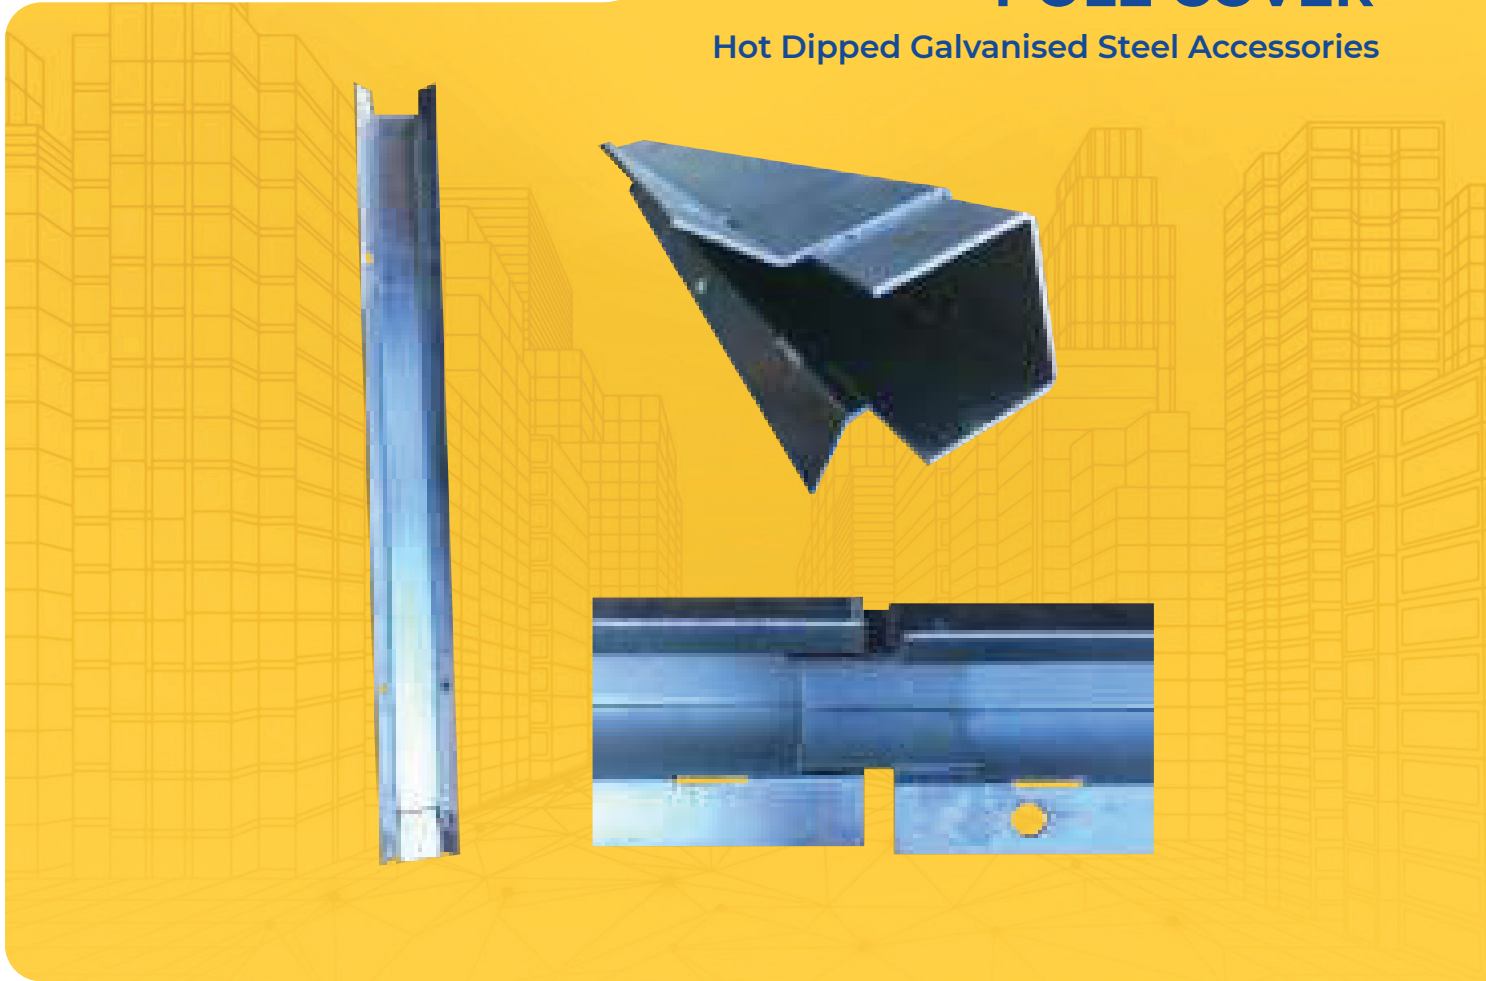

POLE COVER

Hot Dipped Galvanised Steel Accessories

Code	Name	Specifications
PCV50	Protection Pole Cover 50mm	▶ Covers 200 x 50 x 900mm to suite 50mm conduit
PCV75	Protection Pole Cover 75mm	▶ Covers 200 x 75 x 900mm to suite 75mm conduit
PCV100	Protection Pole Cover 100mm	▶ Covers 200 x 100 x 900mm to suite 100mm conduit